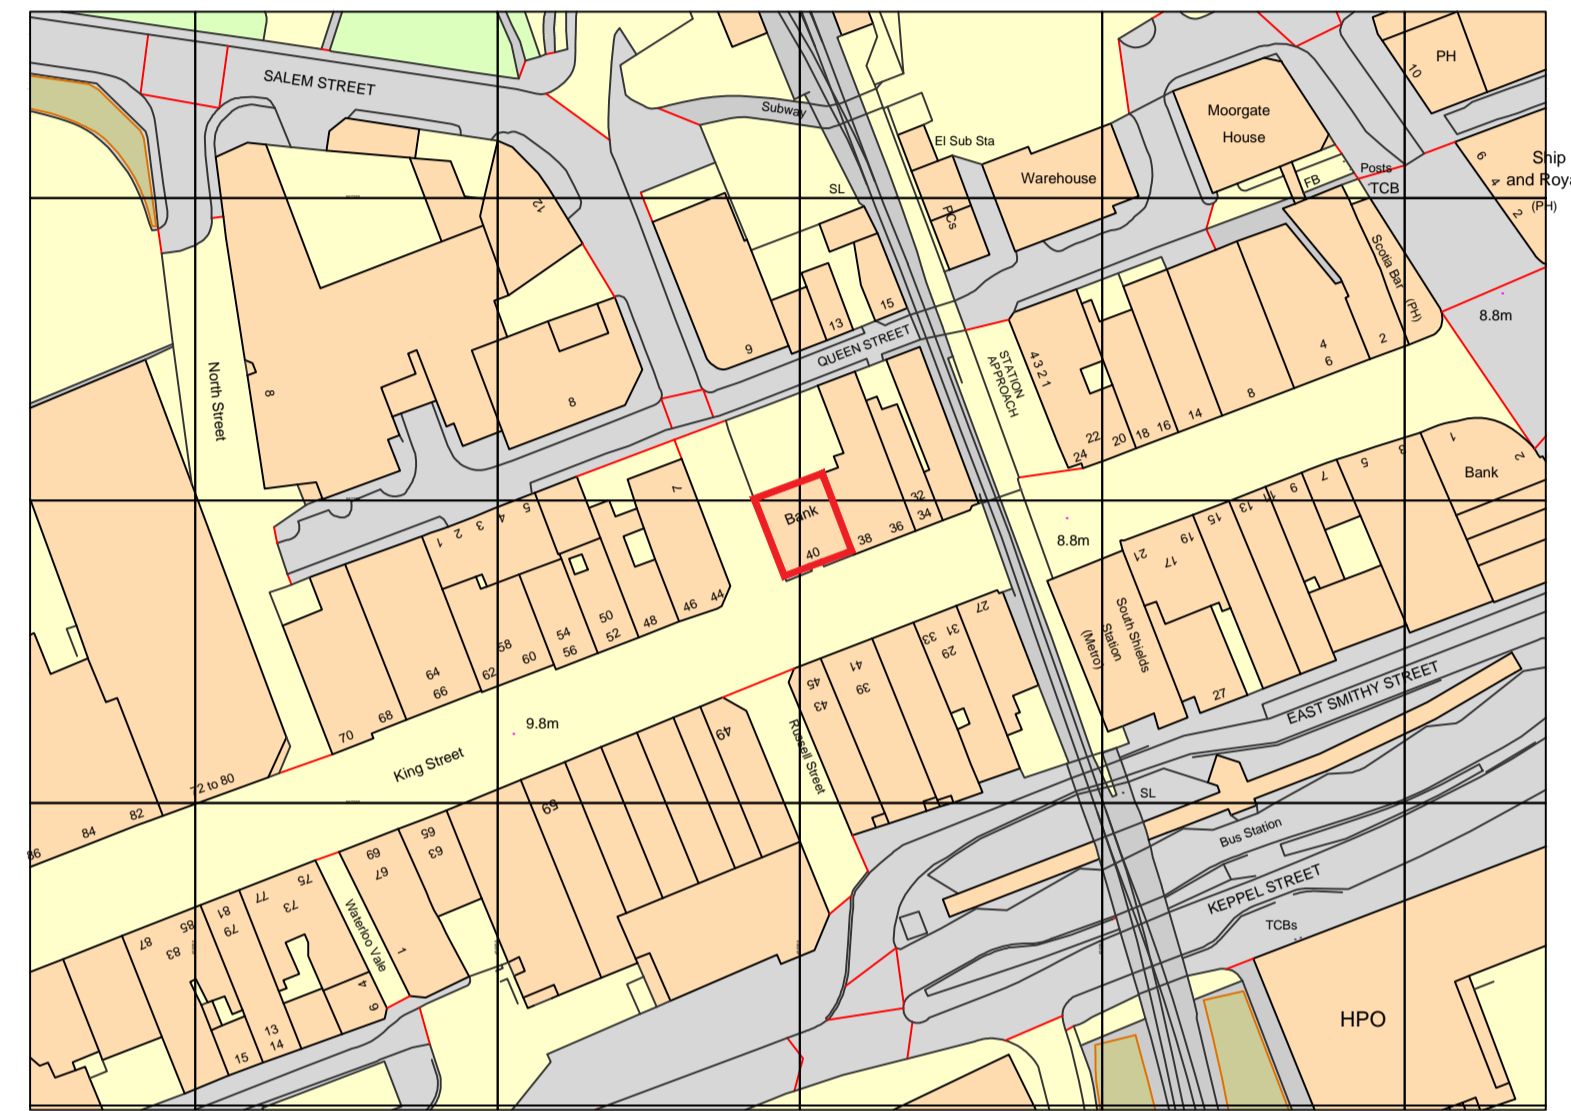

Group Property

Notes:

This drawing is the copyright and property of The Royal Bank of Scotland plc. It must not be copied or published without written consent.

Do not scale from this drawing.

rev	description	date

project		
SOUTH SHIELDS 40 KING STREET TYNE AND WEAR, NE33 1HF		
title		
scale		
1:1250		
dm	chk	app
date	date	date
consultants' drawing number		brand
OS		
rbs drawing number		rev.
3759